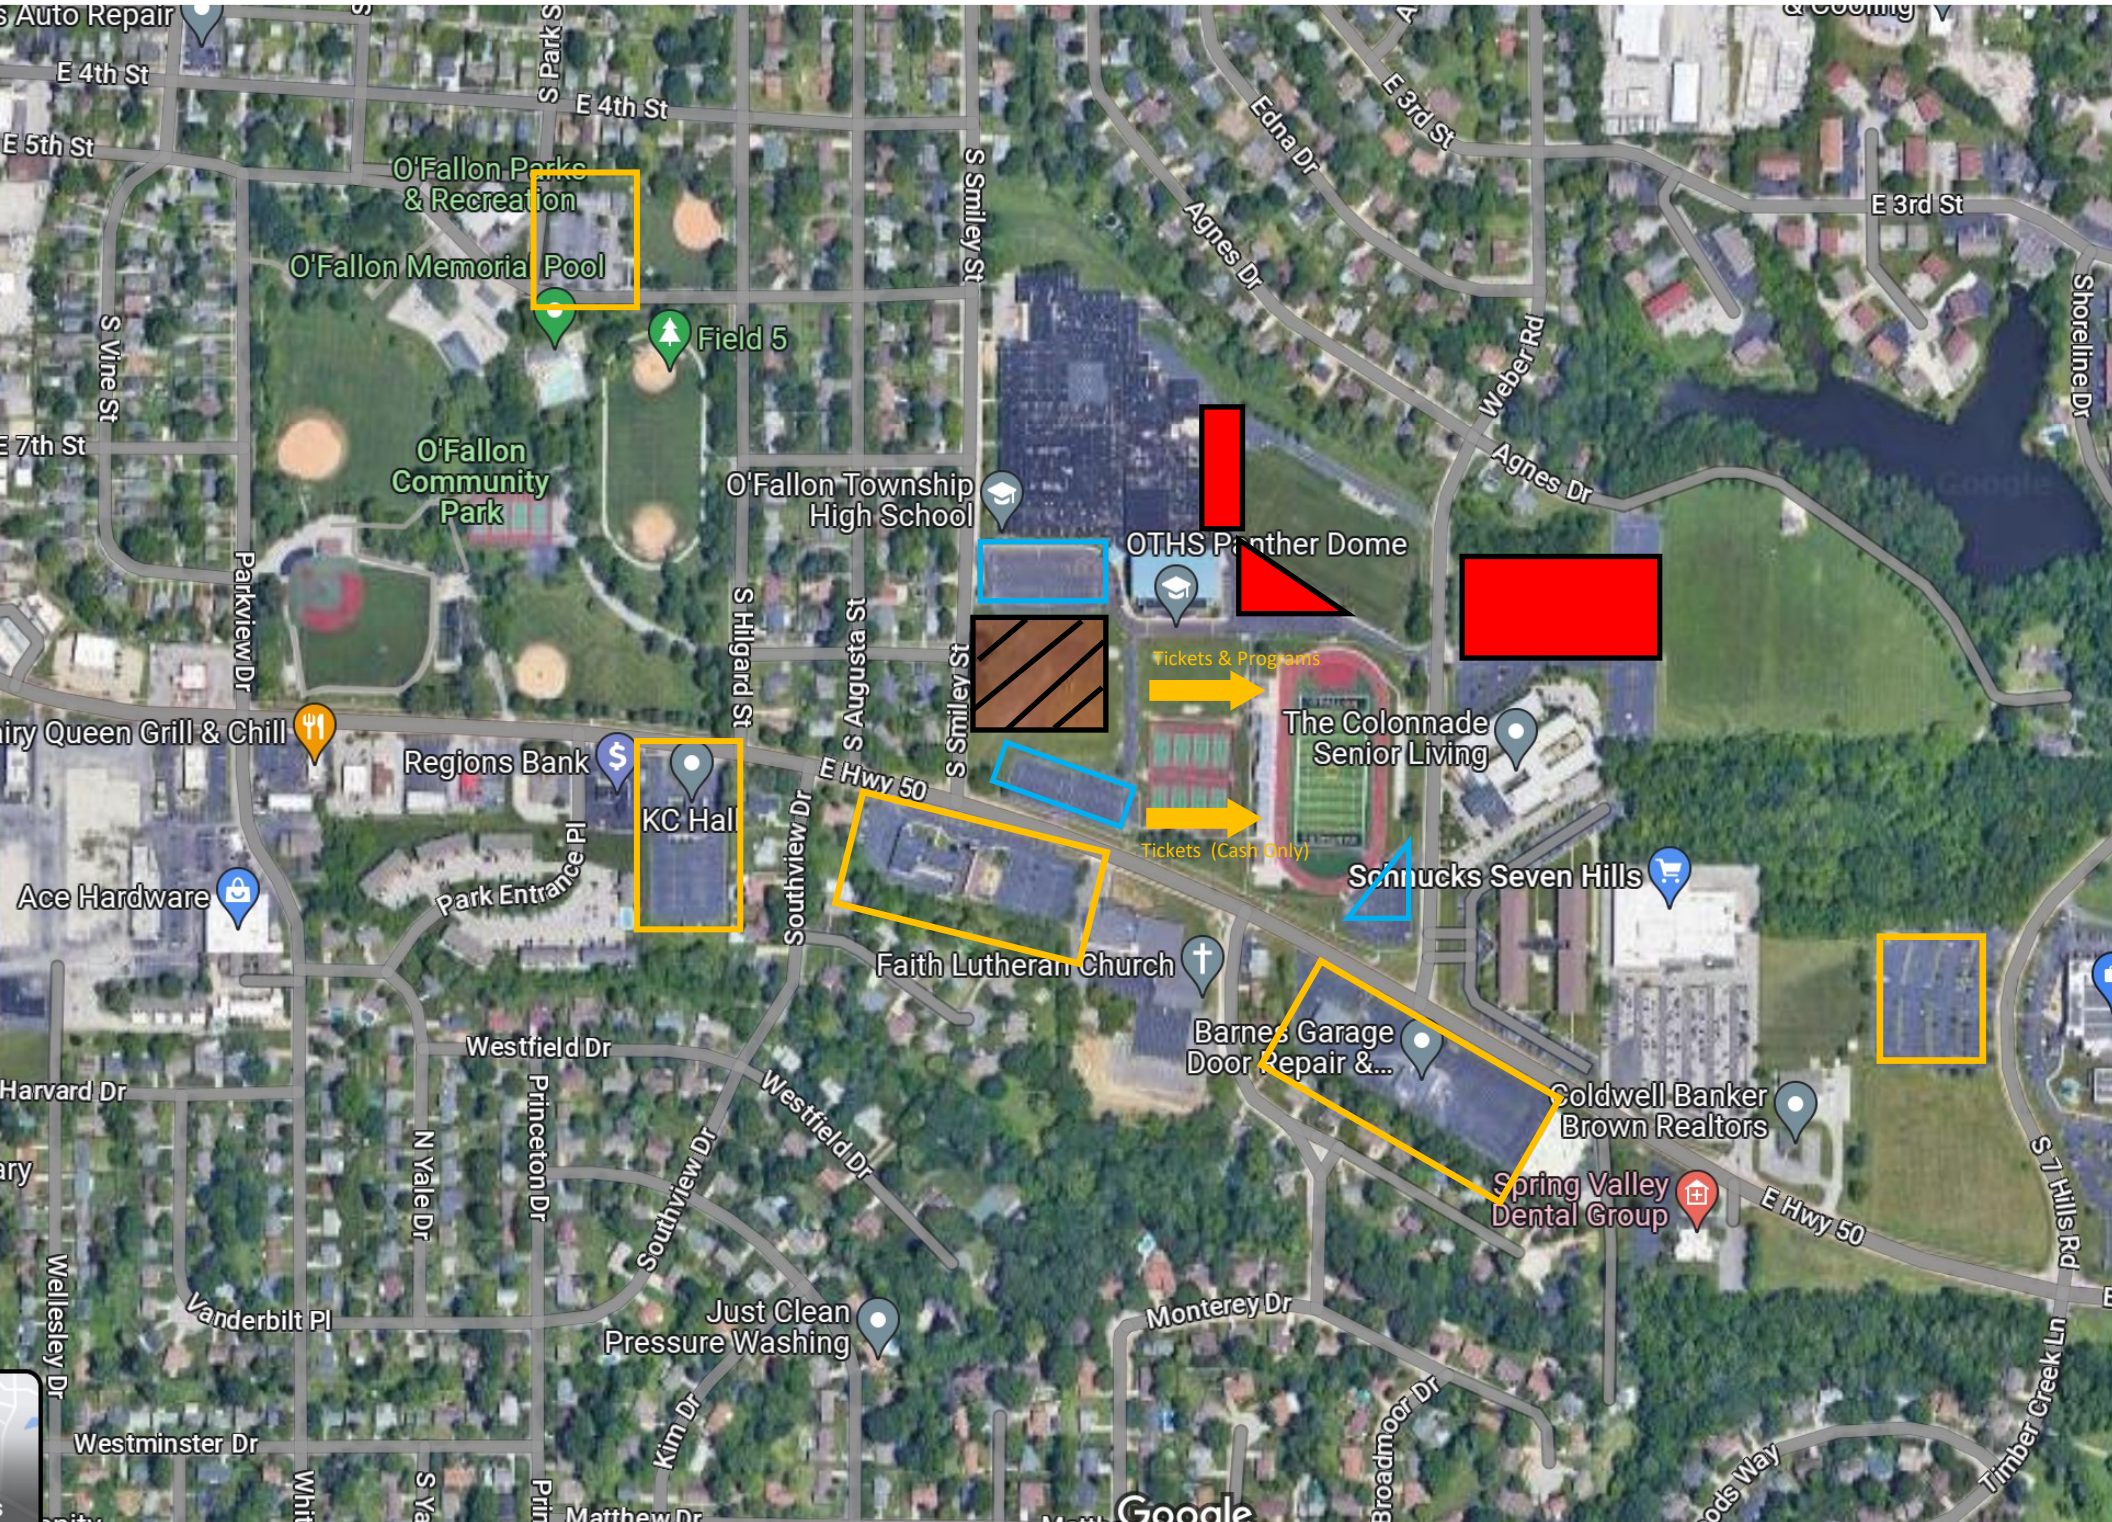

NO PARKING

ON CAMPUS PARKING

OFF CAMPUS OVERFLOW PARKING

TICKETS: \$10 / \$5 for Kids (5-12)

PROGRAMS: \$8

Tickets & Programs

Tickets (Cash Only)